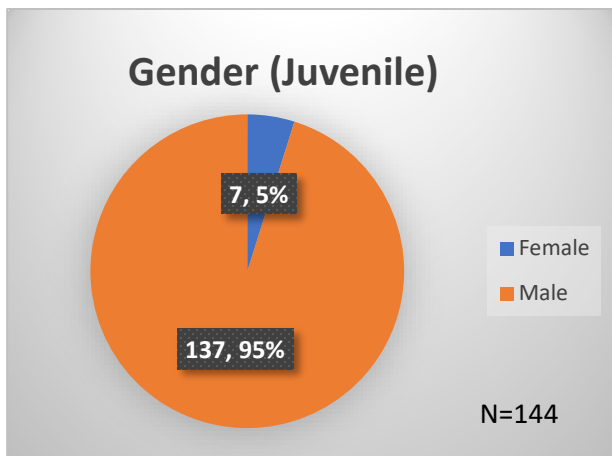

Daily Data Dashboard – May 17, 2023

Demographics for JTDC Population

Wednesday Morning Midnight Count

Total # of probation Involved youth¹: 1,203

¹ Probation Active: Any youth who is pending sentencing with an active social history, has been formally placed on probation or supervision with Cook County Juvenile Probation on the date of the report.

*Age, Gender and Race for Criminal Court population (N=1) is not represented in this report.

Data sources: cFive Supervisor – Probation Population and RMIS – JTDC Population

Daily Data Dashboard – May 17, 2023
Demographics for JTDC Population
Wednesday Morning Midnight Count