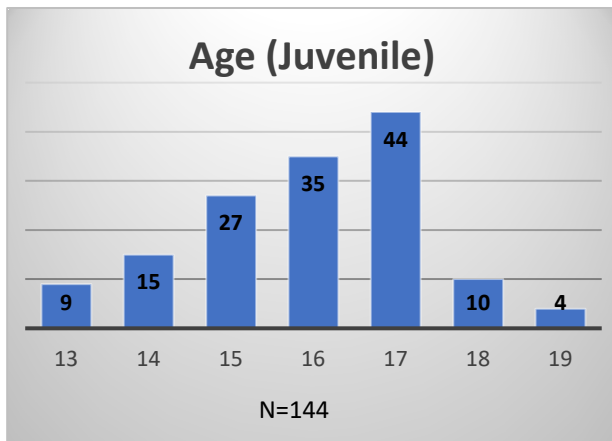

Daily Data Dashboard – May 17, 2023

Demographics for JTDC Population

Wednesday Morning Midnight Count

Total # of probation Involved youth¹: 1,203

¹ Probation Active: Any youth who is pending sentencing with an active social history, has been formally placed on probation or supervision with Cook County Juvenile Probation on the date of the report.

*Age, Gender and Race for Criminal Court population (N=1) is not represented in this report.

Data sources: cFive Supervisor – Probation Population and RMIS – JTDC Population

Daily Data Dashboard – May 17, 2023
Demographics for JTDC Population
Wednesday Morning Midnight Count