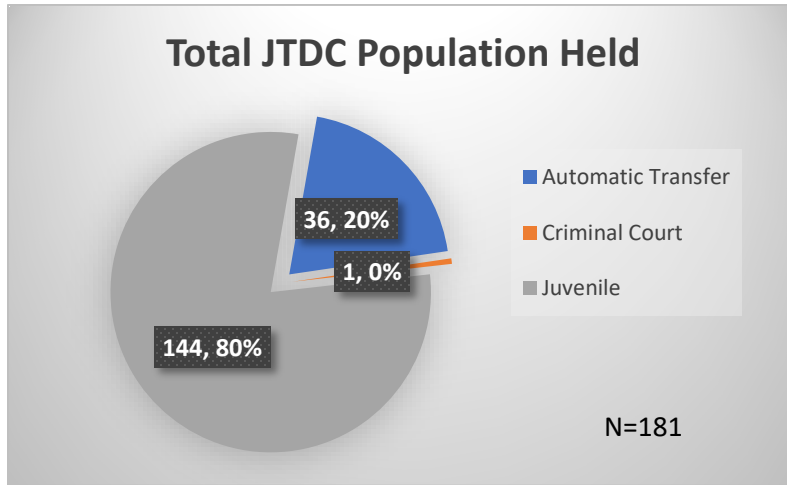

Daily Data Dashboard – May 17, 2023

Demographics for JTDC Population

Wednesday Morning Midnight Count

Total # of probation Involved youth¹: 1,203

¹ Probation Active: Any youth who is pending sentencing with an active social history, has been formally placed on probation or supervision with Cook County Juvenile Probation on the date of the report.

*Age, Gender and Race for Criminal Court population (N=1) is not represented in this report.

Data sources: cFive Supervisor – Probation Population and RMIS – JTDC Population

Daily Data Dashboard – May 17, 2023
Demographics for JTDC Population
Wednesday Morning Midnight Count