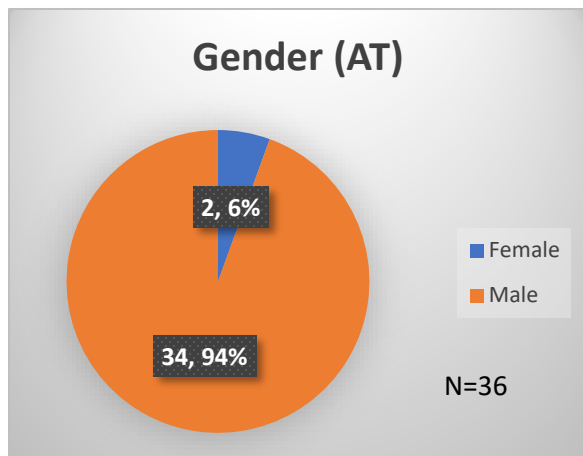

Daily Data Dashboard – May 17, 2023

Demographics for JTDC Population

Wednesday Morning Midnight Count

Total # of probation Involved youth¹: 1,203

¹ Probation Active: Any youth who is pending sentencing with an active social history, has been formally placed on probation or supervision with Cook County Juvenile Probation on the date of the report.

*Age, Gender and Race for Criminal Court population (N=1) is not represented in this report.

Data sources: cFive Supervisor – Probation Population and RMIS – JTDC Population

Daily Data Dashboard – May 17, 2023
Demographics for JTDC Population
Wednesday Morning Midnight Count