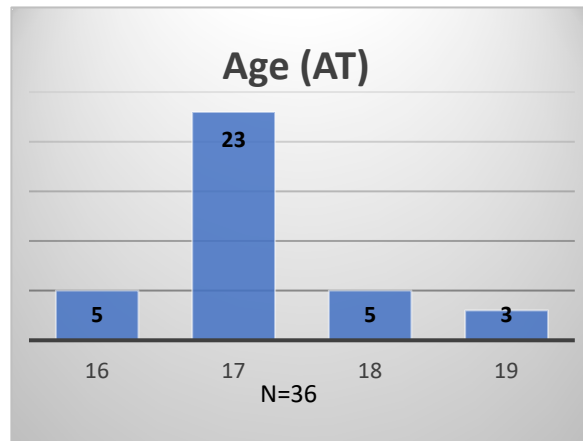

Daily Data Dashboard – May 17, 2023

Demographics for JTDC Population

Wednesday Morning Midnight Count

Total # of probation Involved youth¹: 1,203

¹ Probation Active: Any youth who is pending sentencing with an active social history, has been formally placed on probation or supervision with Cook County Juvenile Probation on the date of the report.

*Age, Gender and Race for Criminal Court population (N=1) is not represented in this report.

Data sources: cFive Supervisor – Probation Population and RMIS – JTDC Population

Daily Data Dashboard – May 17, 2023
Demographics for JTDC Population
Wednesday Morning Midnight Count